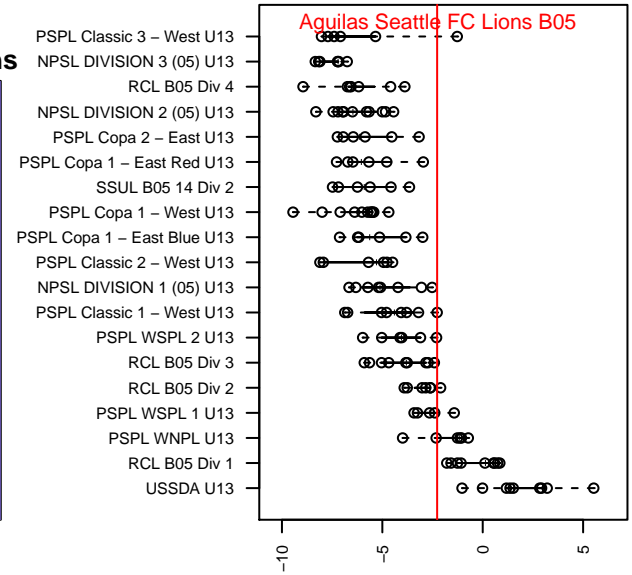

# Aguilas Seattle FC Lions B05

, WA  
B05 total strength=1062  
attack=3.59 defense=1.72  
fall league = PSPL Classic 1 – West U13

alt names used:  
Aguilas Seattle F.C. Lions

Venues played:  
2017 PSPL Classic 1 – West U13

**attack and defense variance (black dot)  
relative to other teams  
and top 10 in region**

**attack and defense rating  
relative to others at age  
and all opponents in last 13 months**

**Performance relative to 13 month average**

**Performance relative to 13 month average**

<b>date</b>	<b>home</b>		<b>away</b>		<b>venue</b>	<b>pred.home</b>	<b>pred.away</b>
2017-11-12	Aguilas Seattle FC Lions B05	2	Eclipse FC Aguilitos del America B05	3	2017 PSPL Classic 1 – West U13	4.29	2.22
2017-11-04	WFA Warriors B05	0	Aguilas Seattle FC Lions B05	9	2017 PSPL Classic 1 – West U13	0.46	8.52
2017-10-28	Aguilas Seattle FC Lions B05	5	ISC Gunners B B05	0	2017 PSPL Classic 1 – West U13	5.37	0.60
2017-10-21	Aguilas Seattle FC Lions B05	3	MVP Rapids Navy B05	0	2017 PSPL Classic 1 – West U13	4.63	0.87
2017-10-15	Eclipse FC Aguilitos del America B05	4	Aguilas Seattle FC Lions B05	4	2017 PSPL Classic 1 – West U13	2.22	4.29
2017-10-07	Aguilas Seattle FC Lions B05	4	Nortac Sparta Red B05	2	2017 PSPL Classic 1 – West U13	3.00	0.78
2017-09-30	Pumas UNAM B05	1	Aguilas Seattle FC Lions B05	3	2017 PSPL Classic 1 – West U13	1.38	4.10
2017-09-24	Aguilas Seattle FC Lions B05	12	WFA Warriors B05	0	2017 PSPL Classic 1 – West U13	8.52	0.46
2017-09-23	NPSA Titans Navy Mercer Island B05	0	Aguilas Seattle FC Lions B05	10	2017 PSPL Classic 1 – West U13	0.40	9.92
2017-09-09	ISC Gunners B B05	0	Aguilas Seattle FC Lions B05	6	2017 PSPL Classic 1 – West U13	0.60	5.37